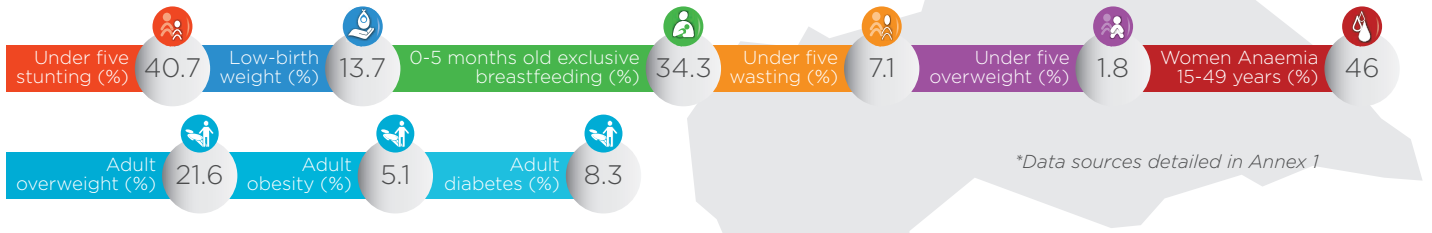

Joined: February 2017
Population: 4.55 million

Central African Republic

Institutional transformations in 2016-2017

Not available for 2014*	Bringing people together into a shared space for action
Not available for 2015*	
Not available for 2016*	
Not available for 2017*	
Not available for 2014*	Ensuring a coherent policy and legal framework
Not available for 2015*	
Not available for 2016*	
Not available for 2017*	
Not available for 2014*	Aligning actions around a common results framework
Not available for 2015*	
Not available for 2016*	
Not available for 2017*	
Not available for 2014*	Financing tracking and resource mobilisation
Not available for 2015*	
Not available for 2016*	
Not available for 2017*	
2017 total weighted	—