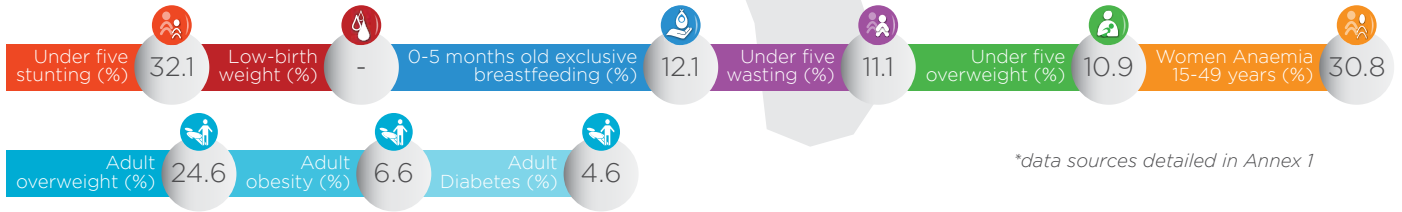

Joined: December 2013
Population: 0.58 million

Comoros

*data sources detailed in Annex 1

Institutional Transformations in 2015 - 16

Bringing people together into a shared space for action

Not available for 2014*
Not available for 2015*
Not available for 2016*