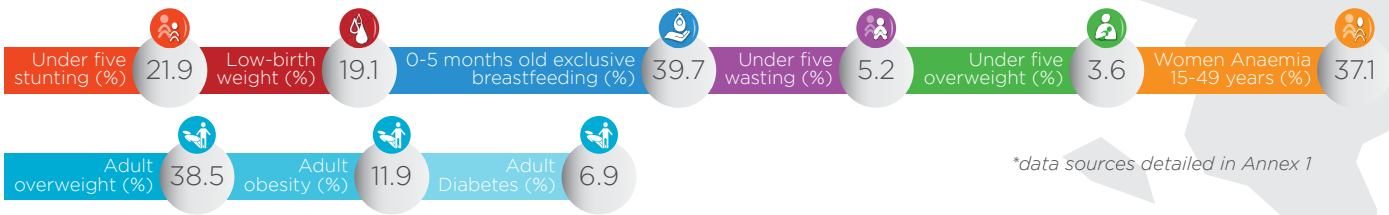

Joined: June 2012
Population: 10.41 million

Haiti

*data sources detailed in Annex 1

Institutional Transformations in 2015 - 16

*This denotes that a country has not completed the joint assessment in the given year.