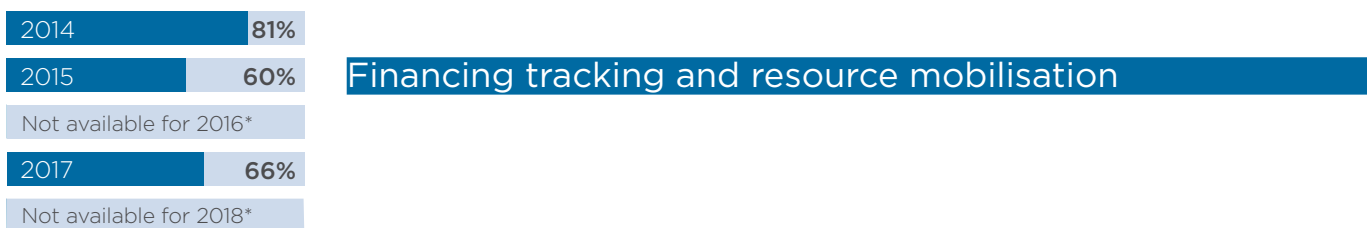

Joined: November 2010
Population: 32.17 million

Peru

Institutional transformations in 2017-2018

2018 total weighted —

2018-2019 PRIORITIES

SCALINGUPNUTRITION.ORG/PERU