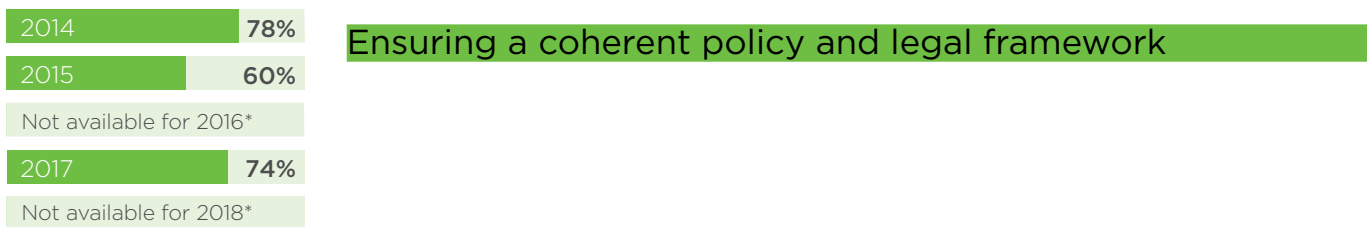

Joined: November 2010
Population: 32.17 million

Peru

Institutional transformations in 2017-2018

2018 total weighted —

2018-2019 PRIORITIES

SCALINGUPNUTRITION.ORG/PERU