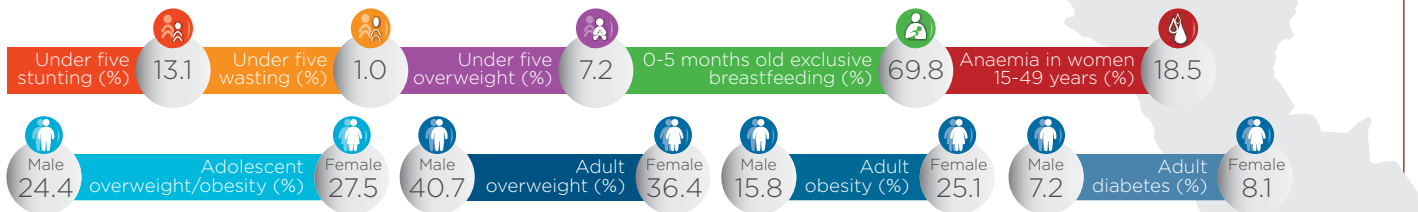

Joined: November 2010
Population: 32.17 million

Peru

Institutional transformations in 2017-2018

2018 total weighted —

2018-2019 PRIORITIES

SCALINGUPNUTRITION.ORG/PERU