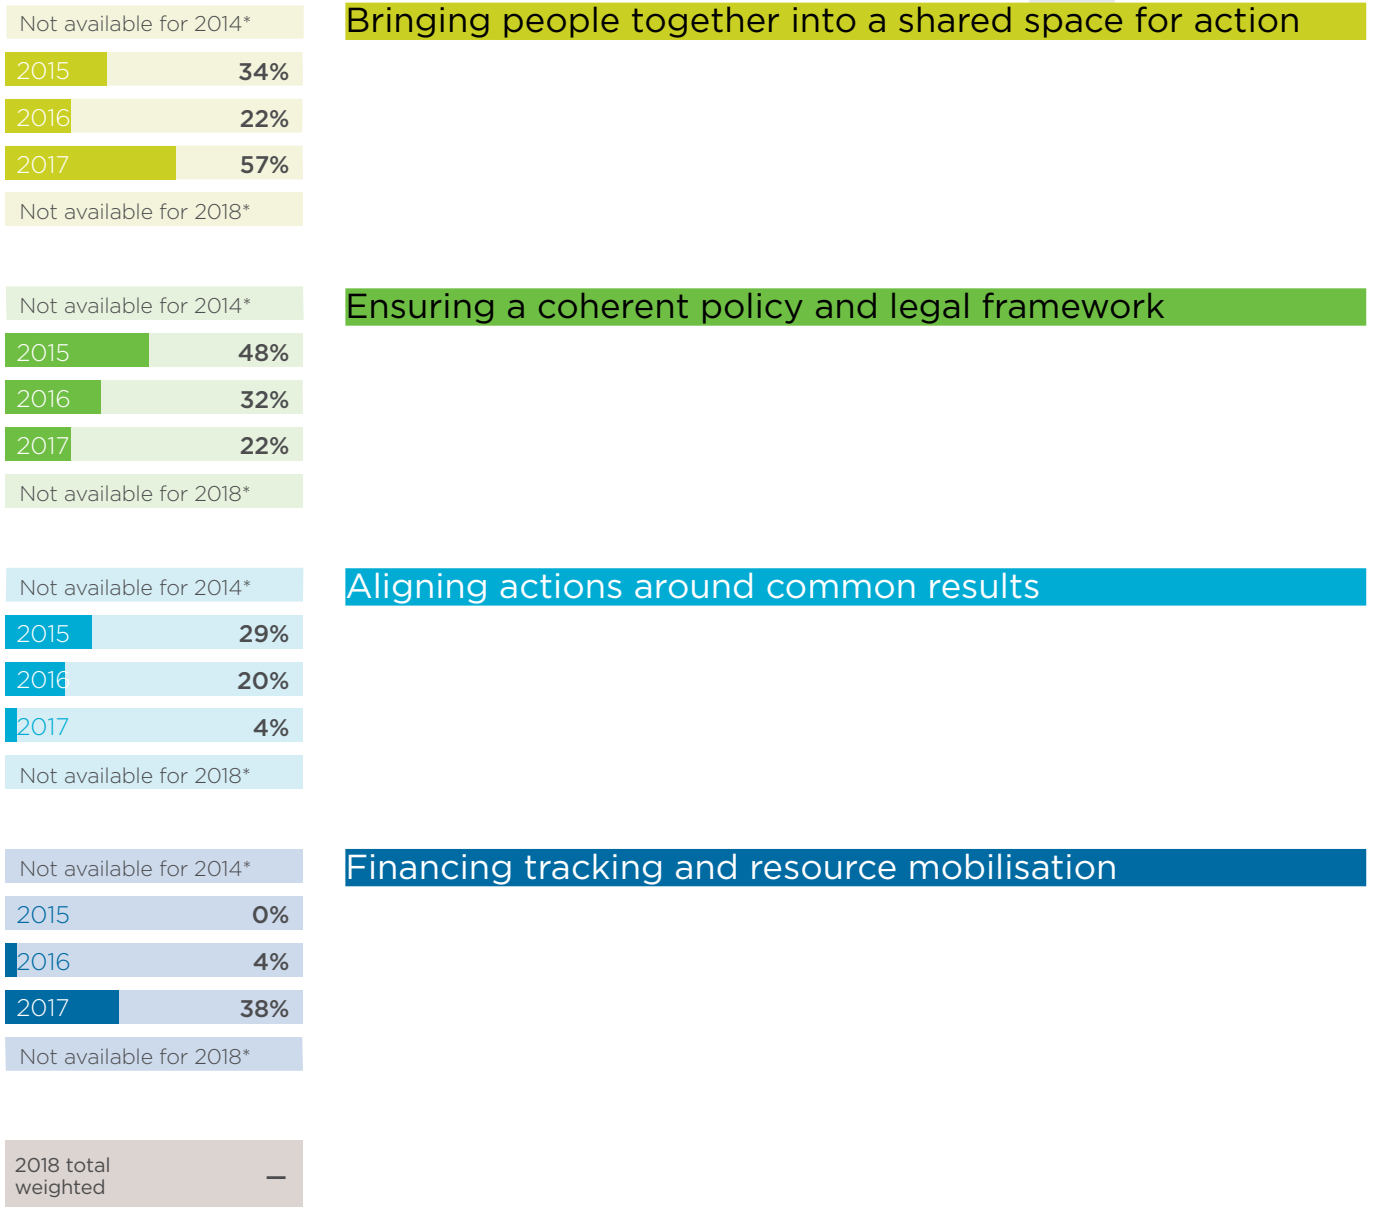

Joined: March 2014  
Population: 1.86 million

# Guinea-Bissau

## Institutional transformations in 2017-2018